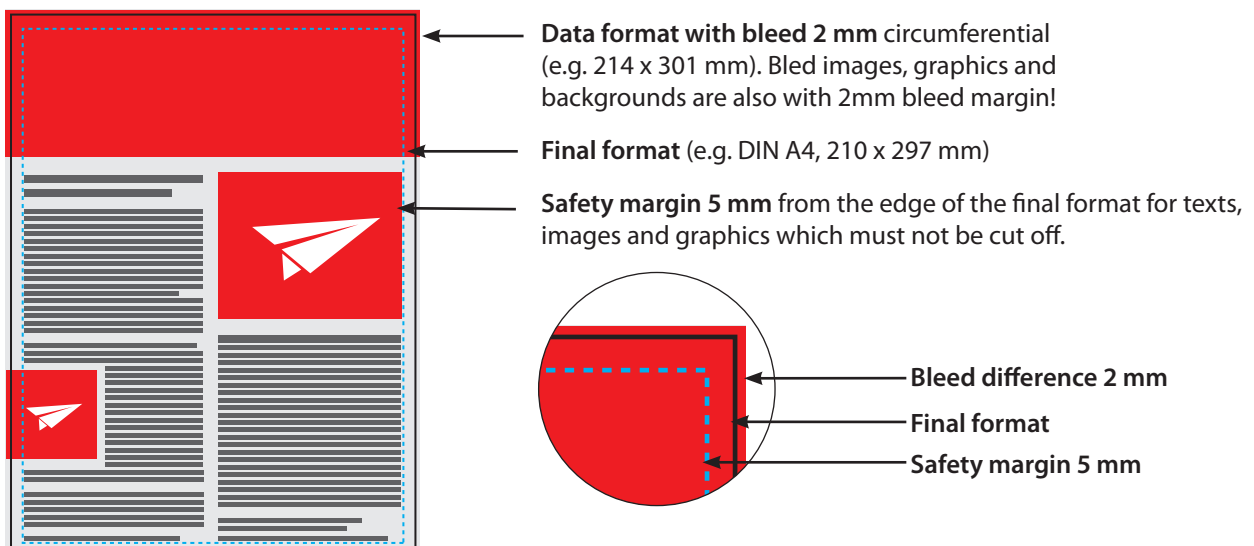

## PRODUCT VIEW

4/4-colored euroscale, double sided printing

## DATA STRUCTURE:

- Color mode CMYK, resolution at least 300 dpi (line drawing 1200 dpi).
- Bleed 2 mm circumferential, no crop marks
- 5 mm safety margin for texts, images and graphics, which must not be cut off.
- 300 % maximum inking.
- Black areas on coated paper have to be printed with 60% C (cyan) und 100 % K (black), on uncoated paper with 40 % C (cyan) and 100 % K (black).
- Black letters and types have to be printed with 100 % K (black) only.

## PRODUCT VIEW

4/0-colored euroscale