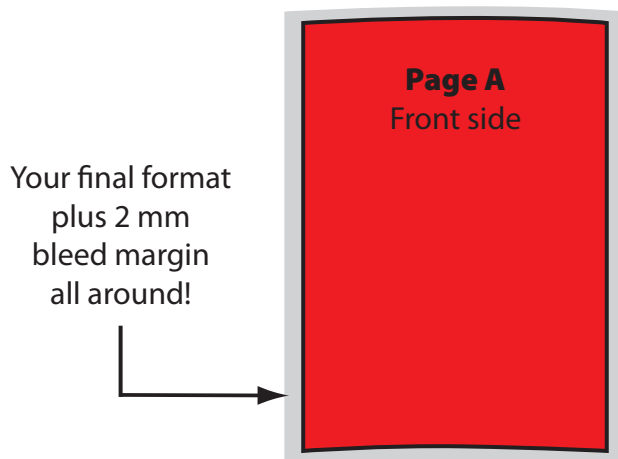

## PRODUCT VIEW

4/4-colored euroscale, double sided printing

## DATA STRUCTURE:

- Color mode CMYK, resolution at least 300 dpi (line drawing 1200 dpi).
- Bleed 2 mm circumferential, no crop marks
- 5 mm safety margin for texts, images and graphics, which must not be cut off.
- 300 % maximum inking.
- Black areas on coated paper have to be printed with 60% C (cyan) und 100 % K (black), on uncoated paper with 40 % C (cyan) and 100 % K (black).
- Black letters and types have to be printed with 100 % K (black) only.

## PRODUCT VIEW

4/0-colored euroscale