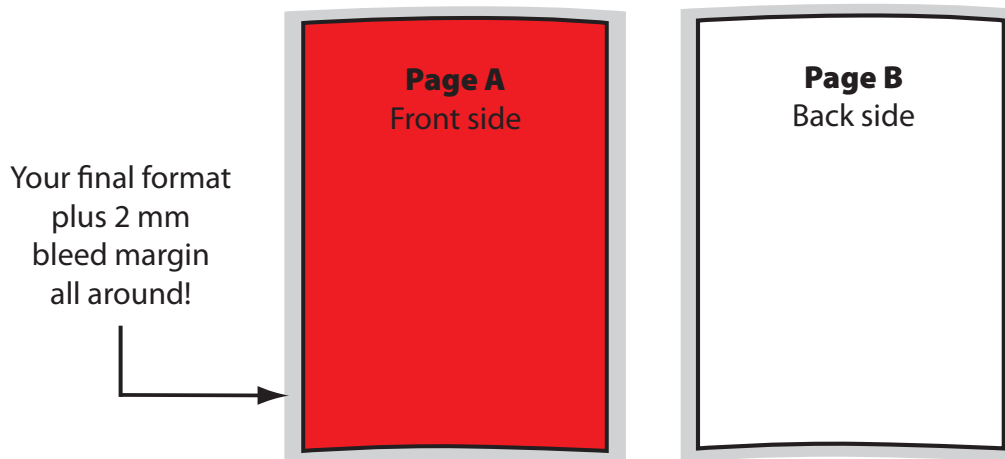

## PRODUCT VIEW

4/4-colored euroscale, double sided printing

## DATA STRUCTURE:

- Color mode CMYK, resolution at least 300 dpi (line drawing 1200 dpi).
- Bleed 2 mm circumferential, no crop marks
- 5 mm safety margin for texts, images and graphics, which must not be cut off.
- 300 % maximum inking.
- Black areas on coated paper have to be printed with 60% C (cyan) und 100 % K (black), on uncoated paper with 40 % C (cyan) and 100 % K (black).
- Black letters and types have to be printed with 100 % K (black) only.

## PRODUCT VIEW

4/0-colored euroscale